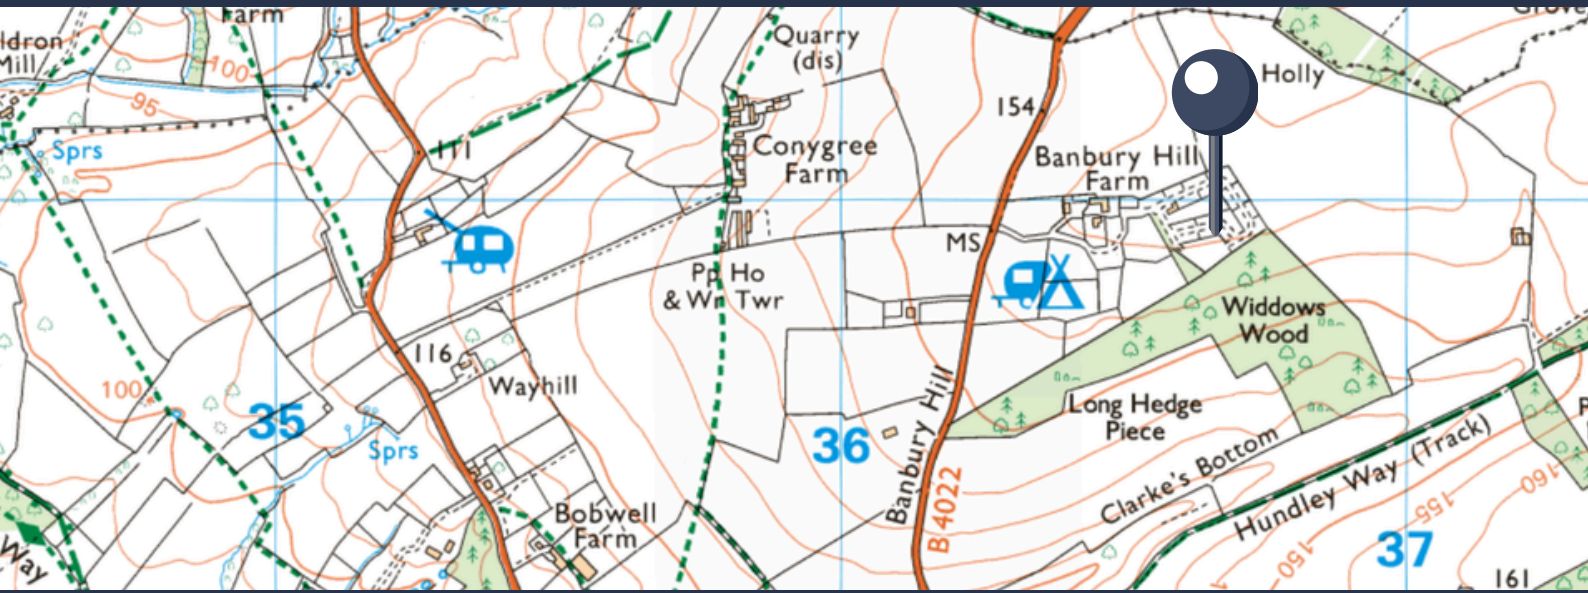

COTSWOLD VIEW

DON'T TAKE OUR WORD FOR IT!

HERE IS SOME OF THE SCHOOLS AND APPROVED PROVIDERS WE HAVE WORKED WITH IN THE PAST...

ROYAL LATIN SCHOOL

ARNOLD LODGE

COTSWOLD VIEW

LOCATION & ACCESS

ADDRESS & MAP

BANBURY HILL FARM, ENSTONE ROAD, CHARLBURY, OXFORDSHIRE, OX7 3JH
SITUATED JUST OUTSIDE CHARLBURY WITH CLEAR SIGNAGE FROM THE MAIN ROAD
EASILY LOCATED ON ALL MAJOR MAPPING APPS AND SAT-NAV SYSTEMS

ACCESS, PARKING AND ACCESSIBILITY